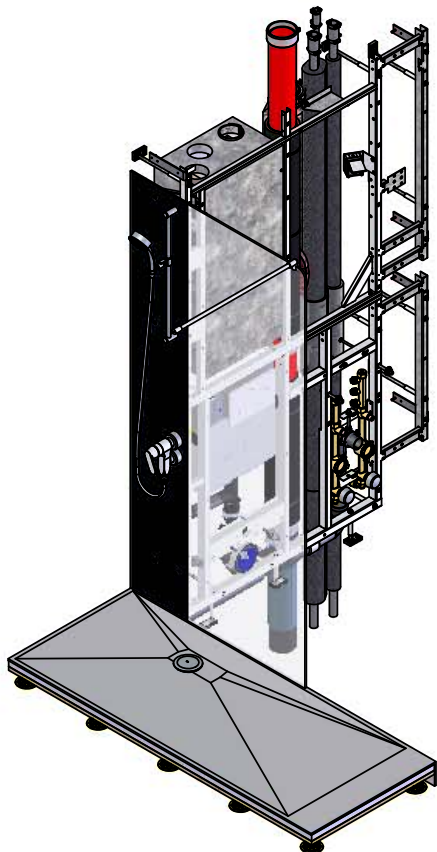

Anwendungen; Corian-Duschenwanne

Bsp.: mit System Varios 140 x 32 cm

We reserve all rights in this document and its subject matter.
 The recipient hereby acknowledges these rights and assures the use of this
 document only for the purpose it was delivered. © Swissframe AG