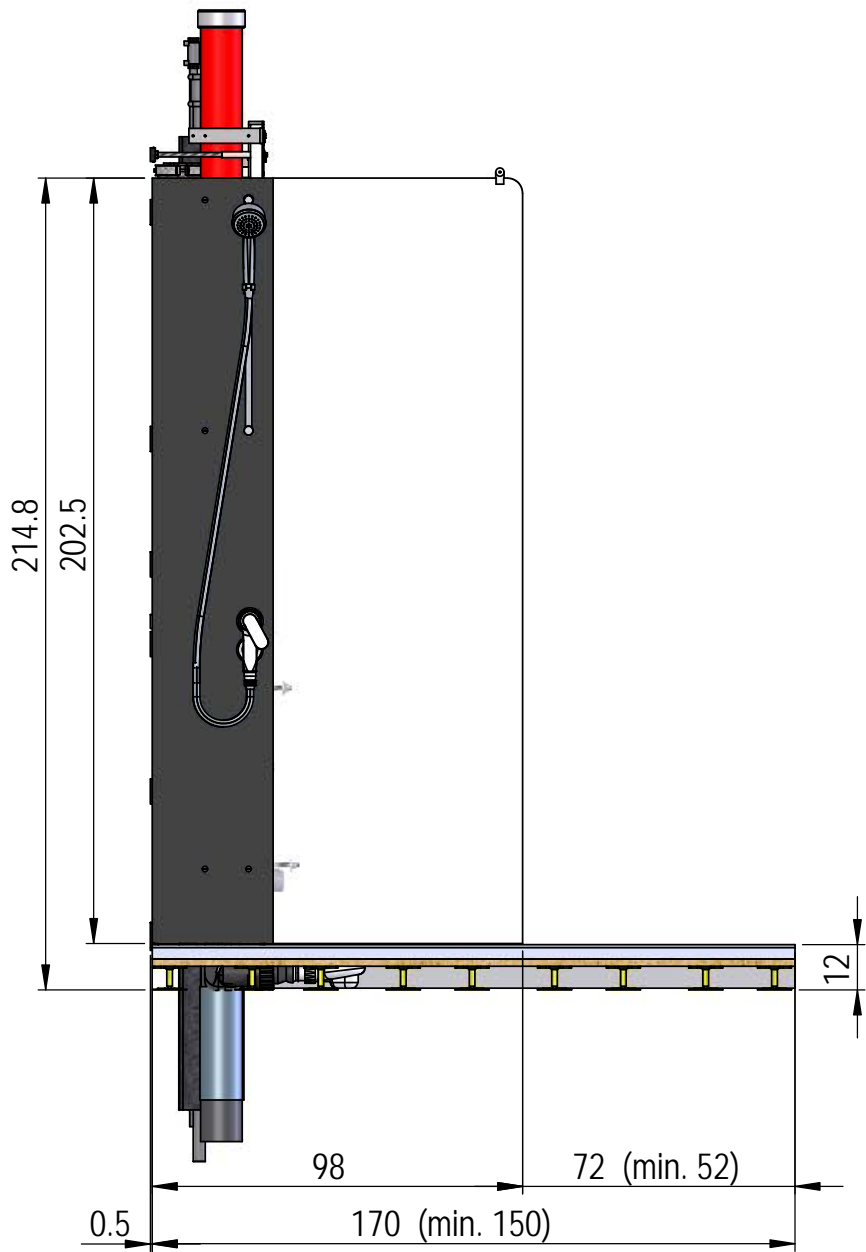

Anwendungen; Corian-Duschenwanne

Bsp.: mit System Varios 140 x 32 cm

We reserve all rights in this document and its subject matter.
 The recipient hereby acknowledges these rights and assures the use of this
 document only for the purpose it was delivered. © Swissframe AG

CAD-System: SolidWorks

Massstab
 1:20

cm

Format
 A3-H

Blatt / Anz.
 1 / 1