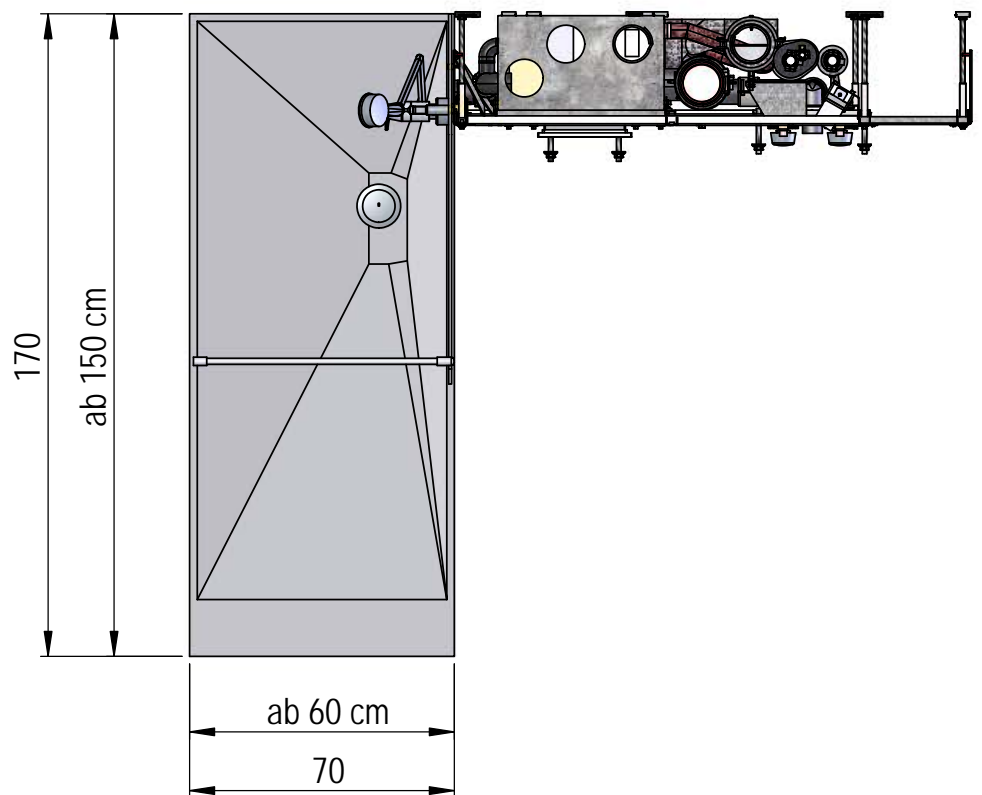

Anwendungen; Corian-Duschenwanne

Bsp.: mit System Varios 140 x 32 cm

We reserve all rights in this document and its subject matter.
 The recipient hereby acknowledges these rights and assures the use of this
 document only for the purpose it was delivered. © Swissframe AG

CAD-System: SolidWorks

Massstab
 1:20

cm

Format
 A3-H

Blatt / Anz.
 1 / 1