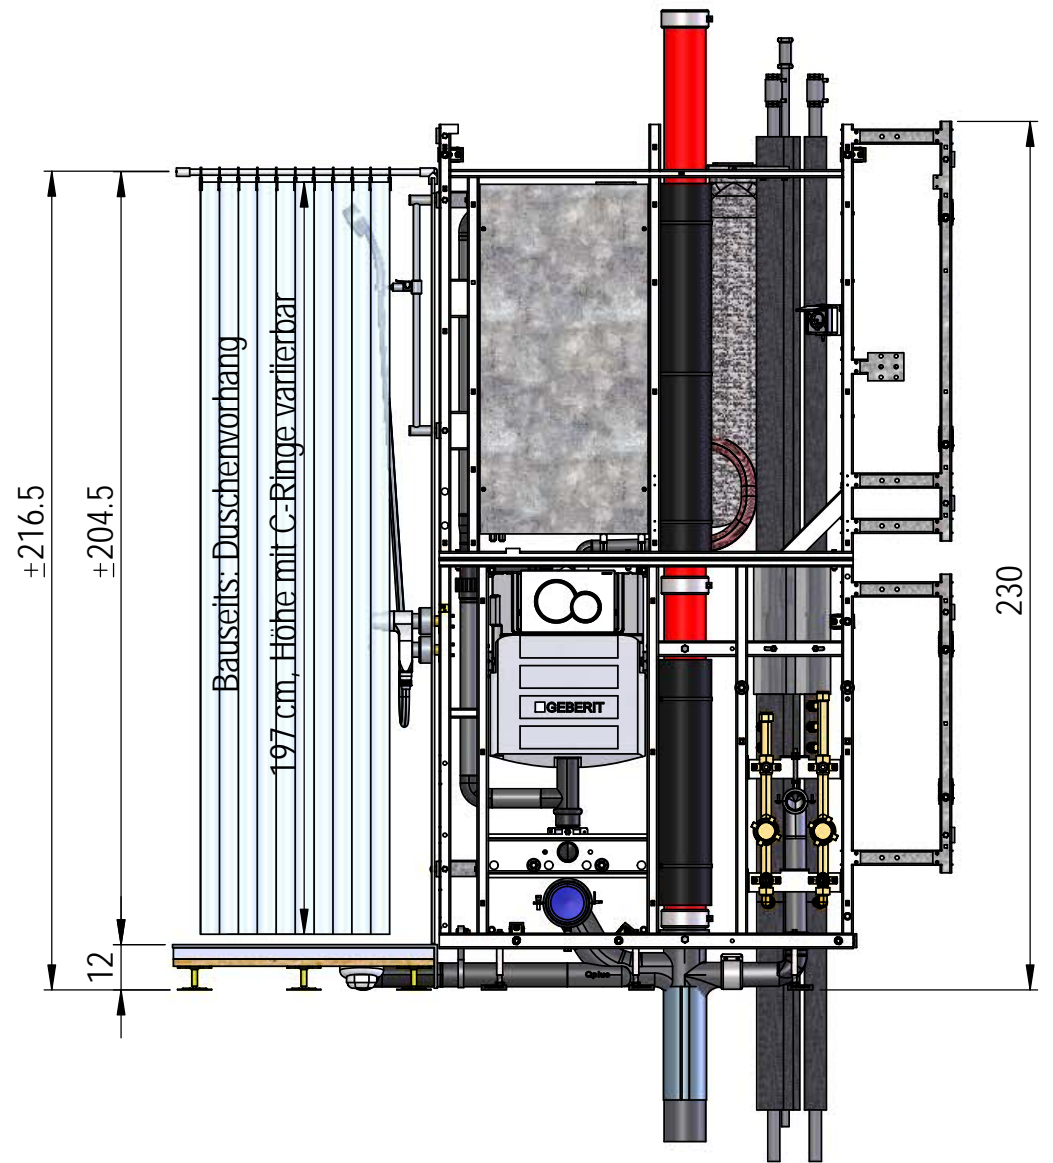

Anwendungen; Corian-Duschenwanne

Bsp.: mit System Varios 140 x 32 cm

We reserve all rights in this document and its subject matter.
 The recipient hereby acknowledges these rights and assures the use of this
 document only for the purpose it was delivered. © Swissframe AG

CAD-System: SolidWorks

Massstab
 1:20

cm

Format
 A3-H

Blatt / Anz.
 1 / 1